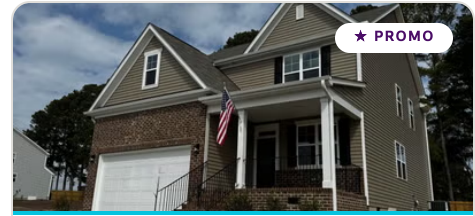

AVAILABLE HOMES · BENSON, NC

Alder Creek

3 move-in ready & quick move-in homes

SALES CONSULTANT

Sarah Forth

Phone: (860) 462-0061

Email: sforth@mckeehomesnc.com

★ PROMO

THE FINLEY PLAN

236 White Azalea Way

BENSON, NC 27504

3	2.5	2,353	2
BED	BATH	SQ FT	GAR

\$429,369

★ PROMO

THE WINSTON PLAN

294 White Azalea Way

BENSON, NC 27504

3	2.5	2,225	2
BED	BATH	SQ FT	GAR

\$399,000

★ PROMO

THE FINLEY PLAN

69 White Azalea Way

BENSON, NC 27504

3	2.5	2,339	2
BED	BATH	SQ FT	GAR